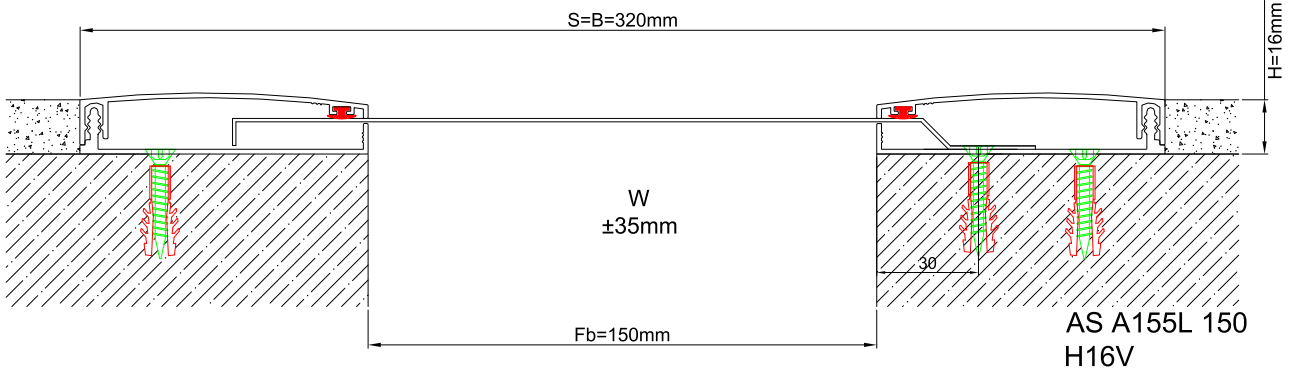

AS A155 profile is designed for wall & ceiling applications at indoor areas as well as exterior wall applications. It functions as a seismic profile and gives a decorative aspect with invisible screwing system. Base frames of the profile are fixed on the surface at both sides and the movable center plate meets the displacements. It can be used as surface or flush mounted. EPDM Cord placed between cover and center plates tighten the plates and eliminate metal stroking noise. For exterior applications, please inform Asteknik before placing an order.

SEISMIC

* Visuals are representative and the profile configuration may differ depending on the characteristics requested.

LOCATION	MODEL	GAP (Fb) mm	HEIGHT (H) MM	OVERALL WIDTH (B) mm	VISIBLE WIDTH (S) mm	MOVEMENT (W) mm	LOAD CAPACITY	STANDARD LENGTH (mt)
Wall to Wall	AS A155L-050	50	16	220	220	+70/-50	N/A	3
	AS A155-050	50	16	220	220	+70/-50	N/A	3
	AS A155L-080	80	16	250	250	+70/-75	N/A	3
	AS A155L-100	100	16	270	270	+70/-75	N/A	3
	AS A155-100	100	16	270	270	+70/-75	N/A	3
	AS A155L-150	150	16	320	320	±35	N/A	3
	AS A155-150	150	16	320	320	+70/-75	N/A	3
	AS A155L-200	200	16	370	370	±35	N/A	3
	AS A155L-250	250	16	420	420	±35	N/A	3
	AS A155L-300	300	16	470	470	±35	N/A	3

Note: Please ask for different sizes
 AS A155L series' center plates are manufactured from aluminum sheet

Profil No Profile Number	AS A155L 150	AS A155 150K
Açıklık (Fb) mm Gap (Fb) mm	150	150
Yükseklik (H) mm yaklaşık Coating thickness (H) mm approx	16	16
Hareket Kapasitesi (W) mm yaklaşık Movement capacity (W) mm approx	±35	±35
Renk Color	Alüminyum Orta ve Üst Kapak: Elokssallı, Alüminyum Bağlantı Elemanı: Natürel, Filtiller: Siyah Aluminum Center and Cover Plate: Anodised, Aluminum Base Frame: Natural, Inserts: Black	
Standart Uzunluk (m) Standard Length (m)	3	