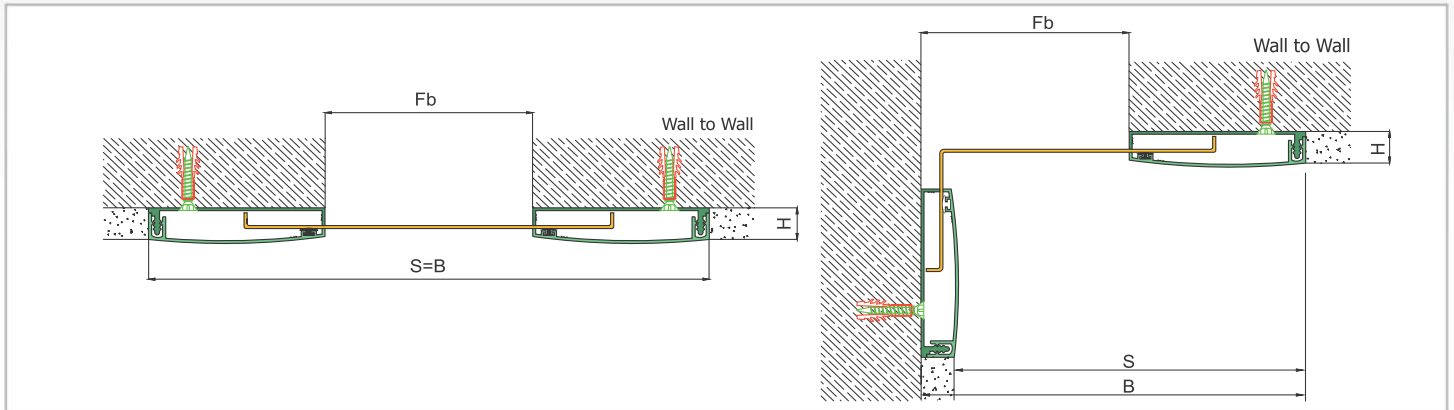

AS A155 profile is designed for wall & ceiling applications at indoor areas as well as exterior wall applications. It functions as a seismic profile and gives a decorative aspect with invisible screwing system. Base frames of the profile are fixed on the surface at both sides and the movable center plate meets the displacements. It can be used as surface or flush mounted. EPDM Cord placed between cover and center plates tighten the plates and eliminate metal stroking noise. For exterior applications, please inform Asteknik before placing an order.

SEISMIC

* Visuals are representative and the profile configuration may differ depending on the characteristics requested.

LOCATION	MODEL	GAP (Fb) mm	HEIGHT (H) MM	OVERALL WIDTH (B) mm	VISIBLE WIDTH (S) mm	MOVEMENT (W) mm	LOAD CAPACITY	STANDARD LENGTH (mt)
Wall to Wall	AS A155L-050	50	16	220	220	+70/-50	N/A	3
	AS A155-050	50	16	220	220	+70/-50	N/A	3
	AS A155L-080	80	16	250	250	+70/-75	N/A	3
	AS A155L-100	100	16	270	270	+70/-75	N/A	3
	AS A155-100	100	16	270	270	+70/-75	N/A	3
	AS A155L-150	150	16	320	320	±35	N/A	3
	AS A155-150	150	16	320	320	+70/-75	N/A	3
	AS A155L-200	200	16	370	370	±35	N/A	3
	AS A155L-250	250	16	420	420	±35	N/A	3
	AS A155L-300	300	16	470	470	±35	N/A	3

Note: Please ask for different sizes
 AS A155L series' center plates are manufactured from aluminum sheet

Profil No Profile Number	AS A155L 150	AS A155 150K
Açıklık (Fb) mm Gap (Fb) mm	150	150
Yükseklik (H) mm yaklaşık Coating thickness (H) mm approx	16	16
Hareket Kapasitesi (W) mm yaklaşık Movement capacity (W) mm approx	±35	±35
Renk Color	Alüminyum Orta ve Üst Kapak: Elokssallı, Alüminyum Bağlantı Elemanı: Natürel, Filtiller: Siyah Aluminum Center and Cover Plate: Anodised, Aluminum Base Frame: Natural, Inserts: Black	
Standart Uzunluk (m) Standard Length (m)	3	