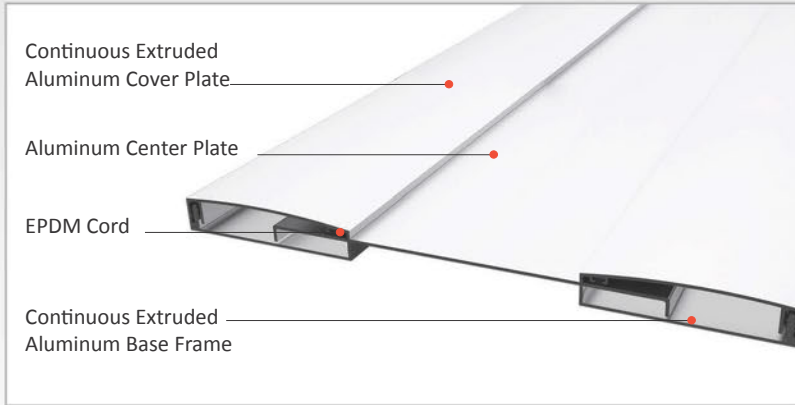

AS A155 profile is designed for wall & ceiling applications at indoor areas as well as exterior wall applications. It functions as a seismic profile and gives a decorative aspect with invisible screwing system. Base frames of the profile are fixed on the surface at both sides and the movable center plate meets the displacements. It can be used as surface or flush mounted. EPDM Cord placed between cover and center plates tighten the plates and eliminate metal stroking noise. For exterior applications, please inform Asteknik before placing an order.

- Application Areas** : Indoor & Outdoor / Wall & Ceiling
- Ideal for** : Airports, Shopping Malls, Residences, Hospitals, Hotels, Commercial & Public Buildings etc.
- Material** : Anodized Aluminum, EPDM Cord
- Aluminum Alloy** : 6063 AA-USA / EN AW 6063
- Optional Supplies** : Fire Barrier, Waterproof EPDM membrane

Note: Please ask for different sizes
 AS A155L series' center plates are manufactured from aluminum sheet

Profil No Profile Number	AS A155L 150	AS A155 150K
Açıklık (Fb) mm Gap (Fb) mm	150	150
Yükseklik (H) mm yaklaşık Coating thickness (H) mm approx	16	16
Hareket Kapasitesi (W) mm yaklaşık Movement capacity (W) mm approx	±35	±35
Renk Color	Alüminyum Orta ve Üst Kapak: Elokssallı, Alüminyum Bağlantı Elemanı: Natürel, Filtiller: Siyah Aluminum Center and Cover Plate: Anodised, Aluminum Base Frame: Natural, Inserts: Black	
Standart Uzunluk (m) Standard Length (m)	3	