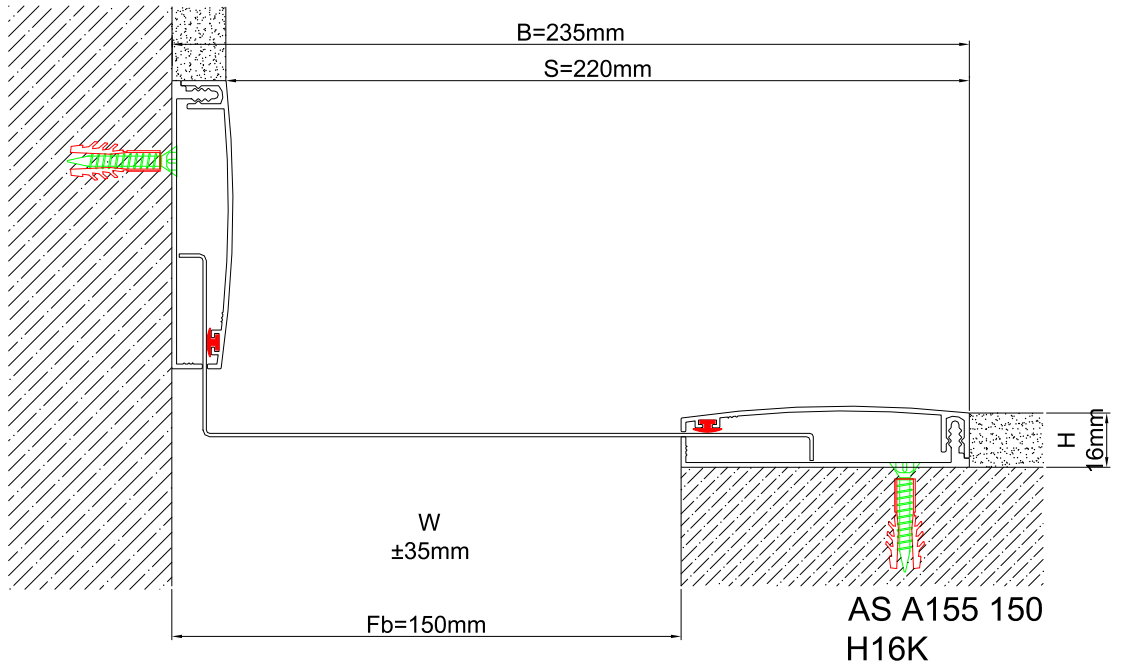

AS A155 profile is designed for wall & ceiling applications at indoor areas as well as exterior wall applications. It functions as a seismic profile and gives a decorative aspect with invisible screwing system. Base frames of the profile are fixed on the surface at both sides and the movable center plate meets the displacements. It can be used as surface or flush mounted. EPDM Cord placed between cover and center plates tighten the plates and eliminate metal stroking noise. For exterior applications, please inform Asteknik before placing an order.

SEISMIC

* Visuals are representative and the profile configuration may differ depending on the characteristics requested.

LOCATION	MODEL	GAP (Fb) mm	HEIGHT (H) MM	OVERALL WIDTH (B) mm	VISIBLE WIDTH (S) mm	MOVEMENT (W) mm	LOAD CAPACITY	STANDARD LENGTH (mt)
Wall to Wall	AS A155L-050	50	16	220	220	+70/-50	N/A	3
	AS A155-050	50	16	220	220	+70/-50	N/A	3
	AS A155L-080	80	16	250	250	+70/-75	N/A	3
	AS A155L-100	100	16	270	270	+70/-75	N/A	3
	AS A155-100	100	16	270	270	+70/-75	N/A	3
	AS A155L-150	150	16	320	320	±35	N/A	3
	AS A155-150	150	16	320	320	+70/-75	N/A	3
	AS A155L-200	200	16	370	370	±35	N/A	3
	AS A155L-250	250	16	420	420	±35	N/A	3
	AS A155L-300	300	16	470	470	±35	N/A	3

Note: Please ask for different sizes
 AS A155L series' center plates are manufactured from aluminum sheet

Profil No Profile Number	AS A155L 150	AS A155 150K
Açıklık (Fb) mm Gap (Fb) mm	150	150
Yükseklik (H) mm yaklaşık Coating thickness (H) mm approx	16	16
Hareket Kapasitesi (W) mm yaklaşık Movement capacity (W) mm approx	±35	±35
Renk Color	Alüminyum Orta ve Üst Kapak: Elokssallı, Alüminyum Bağlantı Elemanı: Natürel, Filtiller: Siyah Aluminum Center and Cover Plate: Anodised, Aluminum Base Frame: Natural, Inserts: Black	
Standart Uzunluk (m) Standard Length (m)	3	